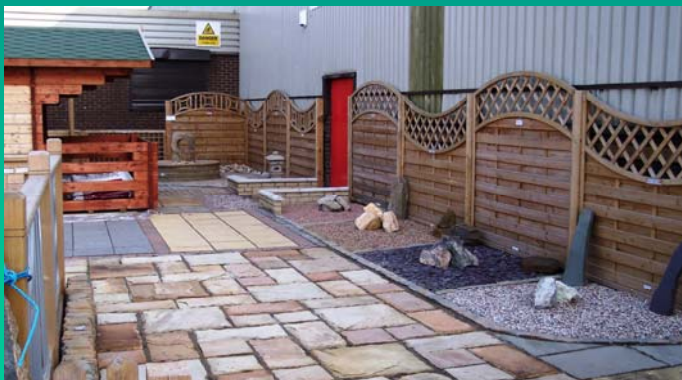

- Log Splits
- 3600x100
- 1650x100 pointed

- Tree Stakes
- 1600x50-65mm

- Fence Boards
- 3600x150x19BT

BITS AND BOBS

Oase Pumps

Neptune 1500 for 2' Drilled Stone

Neptune 2000 for 3-4' Drilled Stone

We also have a selection of Drilled Stones and Feature Stones, please ask for details