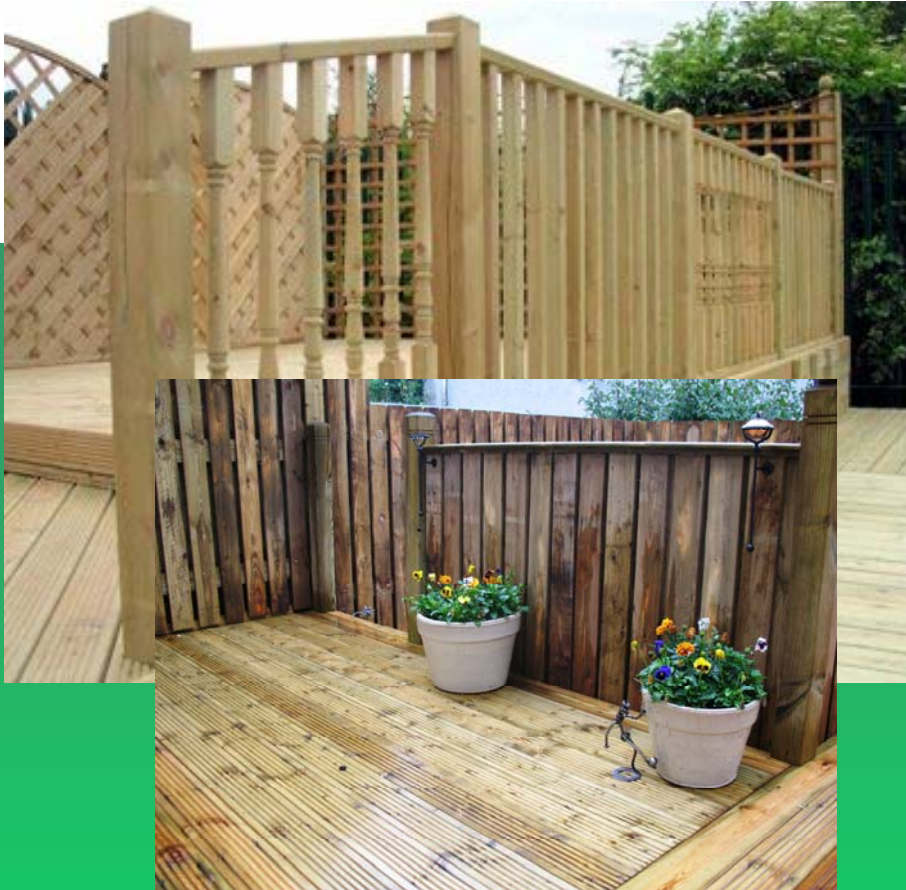

Scotbark supply natural wood Decking Materials— Carcassing, Deck Boards, Deck Posts, Handrails and Spindles.

Get a quote online at www.scotbarkuk.com